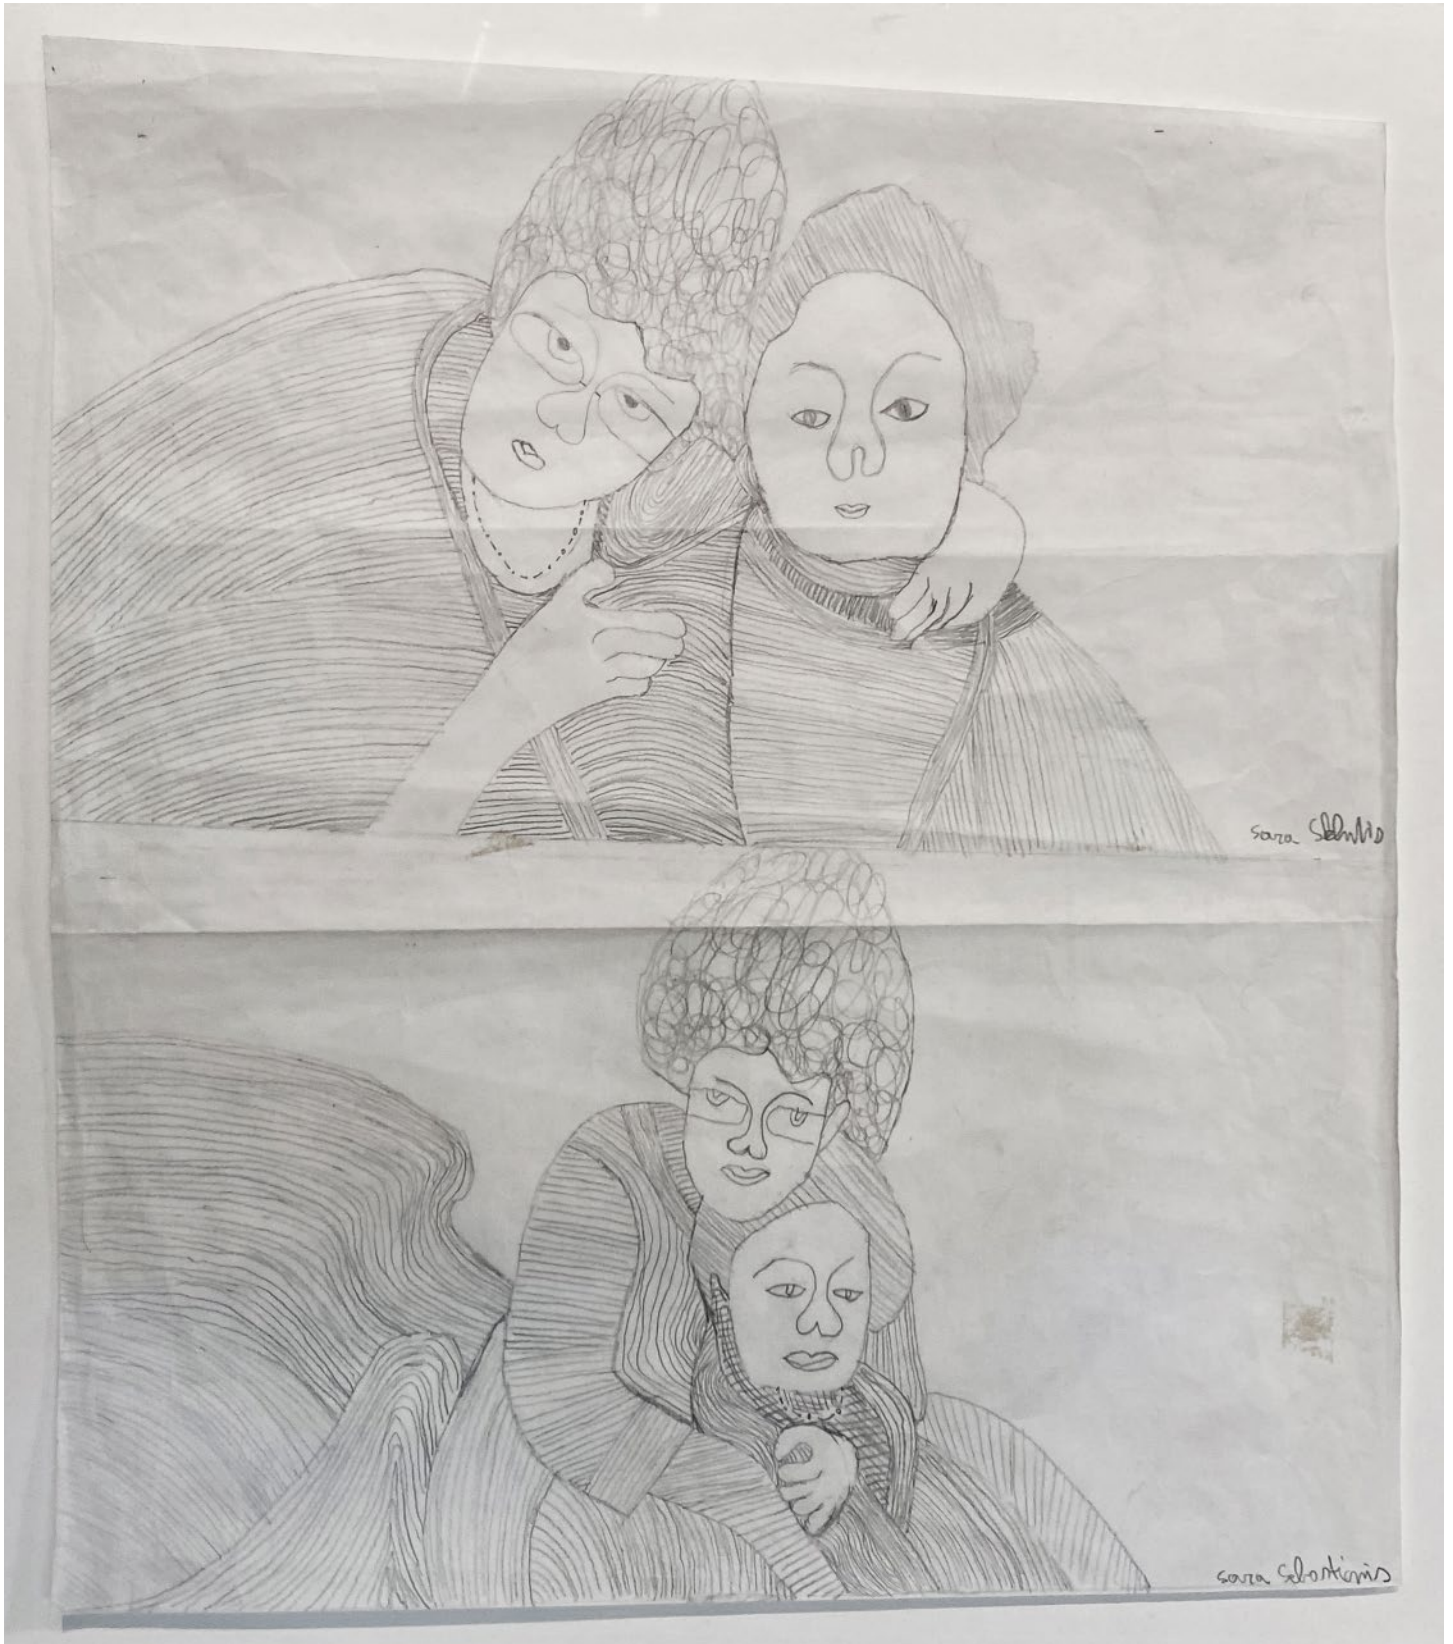

MERLIN JAMES

Welder, 2001
acrylic on canvas
16 7/8 x 15 inches
(43 x 38 cm)

JOHN SONSINI

Antonio, 2006
oil on canvas
20 x 16 inches
(50.8 x 40.6 cm)

DEBORAH BROWN

Apparition, 2021
oil on Masonite
24 x 18 inches
(61 x 45.7 cm)

12 1/4 x 16 1/4 inches

Edition 1/5

Also available: gelatin silver print

11 x 14 inches

Edition 2/25

ELISABETTA ZANGRANDI

Fear, 2018
acrylic on wood
9 x 7 3/4 inches (23 x 19.5 cm)
EZ002

ELISABETTA ZANGRANDI

Regine dell'Oceano, 2018
acrylic on wood
15 x 29 inches (38.1 x 73.7 cm)
EZ009

REZA SHAFahi

Untitled, 2021
acrylic on paper
27 1/2 x 19 1/2 inches
(70 x 50 cm)
RS028

NORRIS EMBRY

Untitled, circa 1960s
mixed media on paper
8 1/2 x 6 1/2 inches (21.6 x 16.5 cm)
NE084

SARA SEBASTIANIS

Untitled, 2021
pencil on paper
16 x 15 inches
(40.6 x 38.1 cm)

CHARLES ALSTON

Untitled, 1960
ink on paper
16 x 12 inches (40.6 x 30.5 cm)